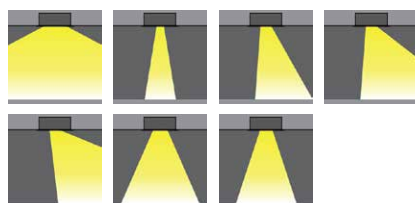

Light Symbols