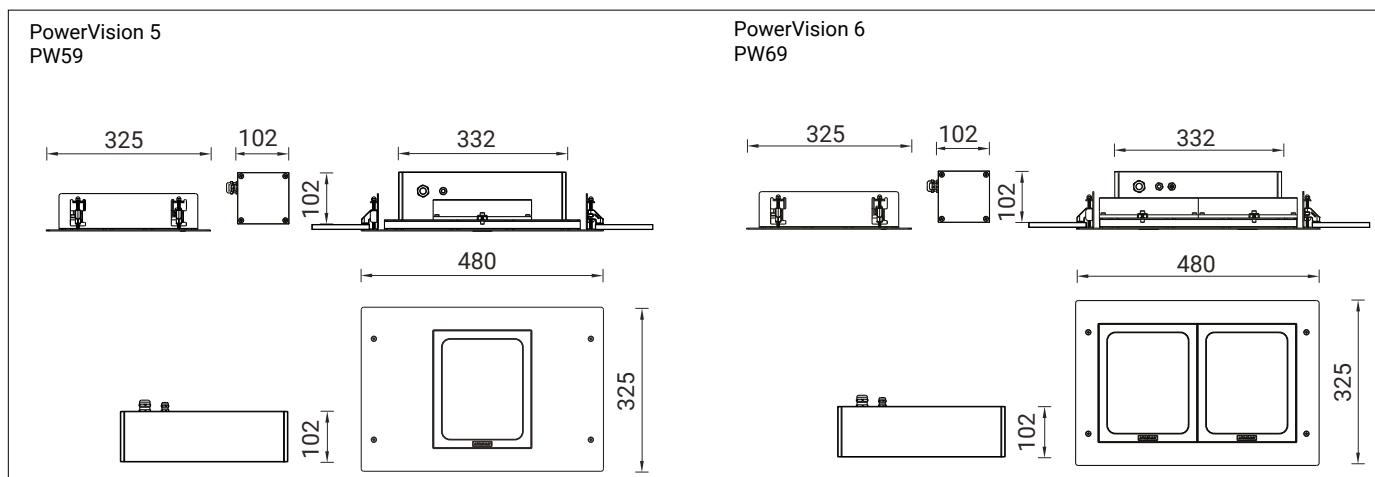

Feature Symbols

Light Symbols

Product colors

POWERVISION

Technical information

Model No.	Lamp	Power	Lumen	Optic						CCT	Dimming type	Efficacy	EEC	CRI	Weight		
				M	W	VW	EW	T2	T3							T4	
POWERVISION 5	PW59-GP028	24 LED	28 W	3306 lm	27°	51°	63°	122°	141°x52°	141°x69°	99°x79°	3000K, 4000K	1-10V, DALI, On/Off	93 - 118 lm/W	A++	Ra > 80	6.5 kg
	PW59-GP042	24 LED	40 W	4518 lm	27°	51°	63°	122°	141°x52°	141°x69°	99°x79°	3000K, 4000K	1-10V, DALI, On/Off	92 - 110 lm/W	A++	Ra > 80	6.5 kg
	PW59-GP056	24 LED	56 W	5943 lm	27°	51°	63°	122°	141°x52°	141°x69°	99°x79°	3000K, 4000K	DALI, On/Off	89 - 106 lm/W	A+	Ra > 80	6.5 kg
POWERVISION 6	PW69-GP054	48 LED	53 W	6612 lm	27°	51°	63°	122°	141°x52°	141°x69°	99°x79°	3000K, 4000K	1-10V, DALI, On/Off	98 - 125 lm/W	A++	Ra > 80	11.0 kg
	PW69-GP080	48 LED	77 W	9036 lm	27°	51°	63°	122°	141°x52°	141°x69°	99°x79°	3000K, 4000K	1-10V, DALI, On/Off	98 - 117 lm/W	A++	Ra > 80	11.0 kg
	PW69-GP108	48 LED	108 W	11886 lm	27°	51°	63°	122°	141°x52°	141°x69°	99°x79°	3000K, 4000K	1-10V, DALI, On/Off	92 - 110 lm/W	A+	Ra > 80	11.0 kg